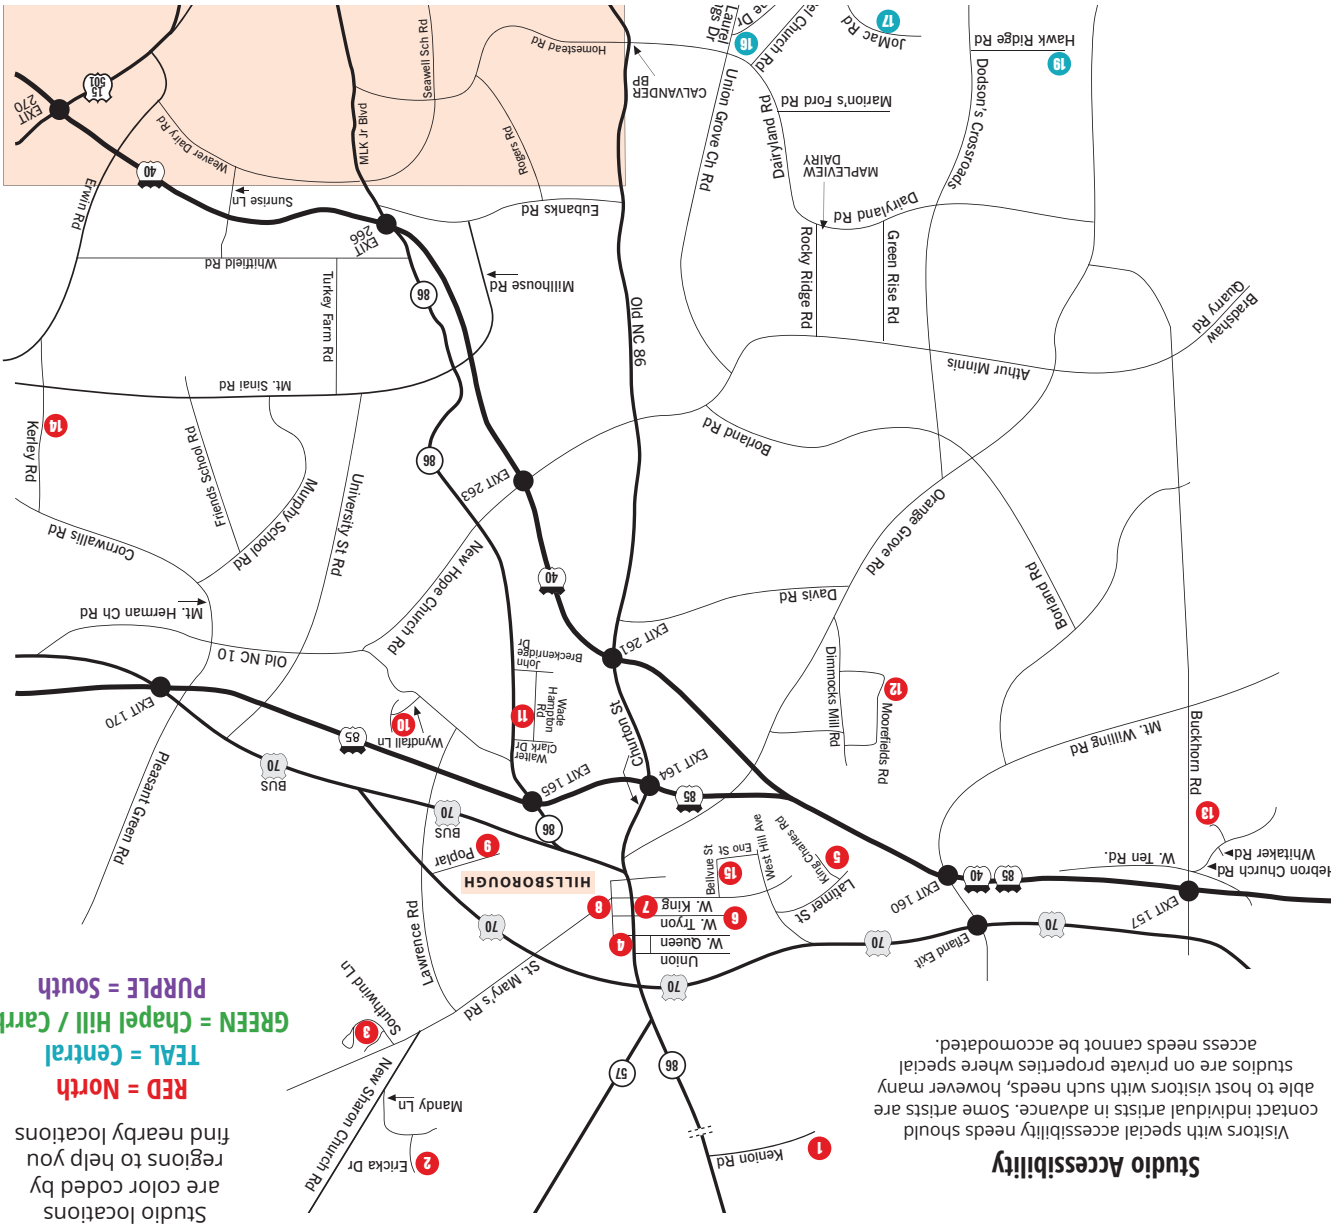

Artist

Map #

RuthAnda	50
Katherine Armacost	58
Peg Bachemheimer	28
Sasha Bakaric	48
Judy Bauman	66
Sandra Beeman	20
Elia Bizzarri	21
Natalie Boorman	21
Becky Filene Brown	48
Linda Carmel	30
Clay Carmichael	42
Ginny Chenet	62
Barbi Dalton	44
Alan Dehmer	23
Heather Delisle	5
Carolyn Doyle	32
Julie Eastman	41
Carmen Elliott	37
Elizabeth Emerson	16
Judith Ernst	67
Michael Everhart	65
Peter Filene	16

Studio Accessibility

Visitors with special accessibility needs should contact individual artists in advance. Some artists are able to host visitors with such needs, however many studios are on private properties where special access needs cannot be accommodated.

Studio locations are color coded by regions to help you find nearby locations

RED = North
TEAL = Central
GREEN = Chapel Hill / Carrboro
PURPLE = South

MAP IS NOT TO SCALE

Patricia Saling	32
Savannah Scarborough	29
Gail Schaefer	1
Vera Shanley	3
Nancy Smith	27
Will Stanley	65
David Stichel	25
Marilyn Strother	36
David Taylor	55
Hollie Taylor	57
Pringle Teelor	42
David Terry	4
Trudy Thomson	68
Mark Todd	22
Barbara Tyrler	45
Barbara Vaden	32
Emily Eve Weinstein	54
Antia Wolfenden	63
Nadine Zenobi	18
Emily Lees	38
Janae Lehto	10
Patricia W. Lloyd	9
Roberta Marasca	33
Joan Meade	47
Mary Mendell	46
Anita Mills	2
Dale A. Morgan	39
Dan Murphy	35
Scott Myers	24
James Oleson	61
Elaine O'Neil	15
Jennifer Padilla	33
Martyn Patscha	32
Mary Ann Peter	6
Linda Prager	32
Claudia Prose	32
Luna Lee Ray	26
Elie Reinhold	56
Carol Reisch-Bogart	29
Mike Roig	30
Susan Rosefelde	64